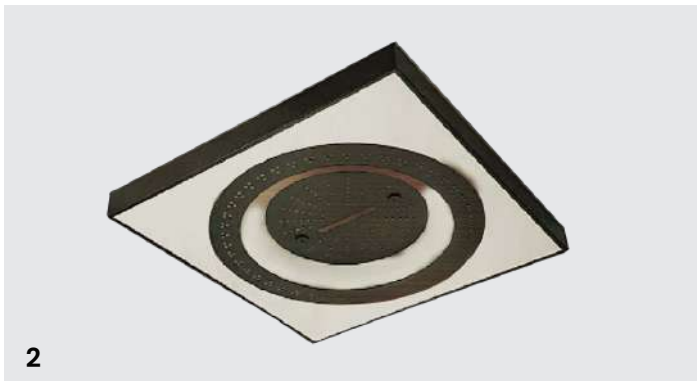

RAIN SHOWER

Antique Bronze

Brushed Bronze

ABRZ

BRZ

1. Wellness & Rain Shower System

LOB3201

False ceiling 600mmx600mm showerhead with 3 functions: Rainfall, double waterfall and Mist spray. 6 Rgb Lights with remote control for light Switch and transformer (12v). Install with a 3-way mixer. Built-in speaker/bluetooth

2. A.I Rainshower

AI-2360

AI Rainshower system 600x600cm
Led ceiling mounted RainShower
3 Options
(Rain curtain, waterfall, mist)
(with Remote Control/ Bluetooth
Music, Connectivity)

3. Square Rain Shower System

Available Sizes:

200mm ROB0803
300mm ROB1202
400mm ROB1602

Square showerhead
Brass

5. Sky Planet Rain Shower System

39177

Inspectable square supermirror shower head 340x340 w/rain and laminar jet, ceiling-mount spring assembly, patented system

4. Round Rain Shower System

Available Sizes:

200mm ROB0802
300mm ROB1201
400mm ROB1601

Round showerhead
Brass

6. Skyfall Rain Shower

39177

Waterfall Rain shower system
2 function

Chrome

Polished Gold

Rose Gold

CR

ORO

RG