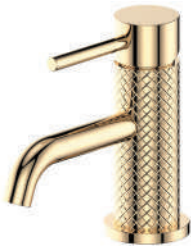

**POLI-
SHED
ROSE
GOLD**