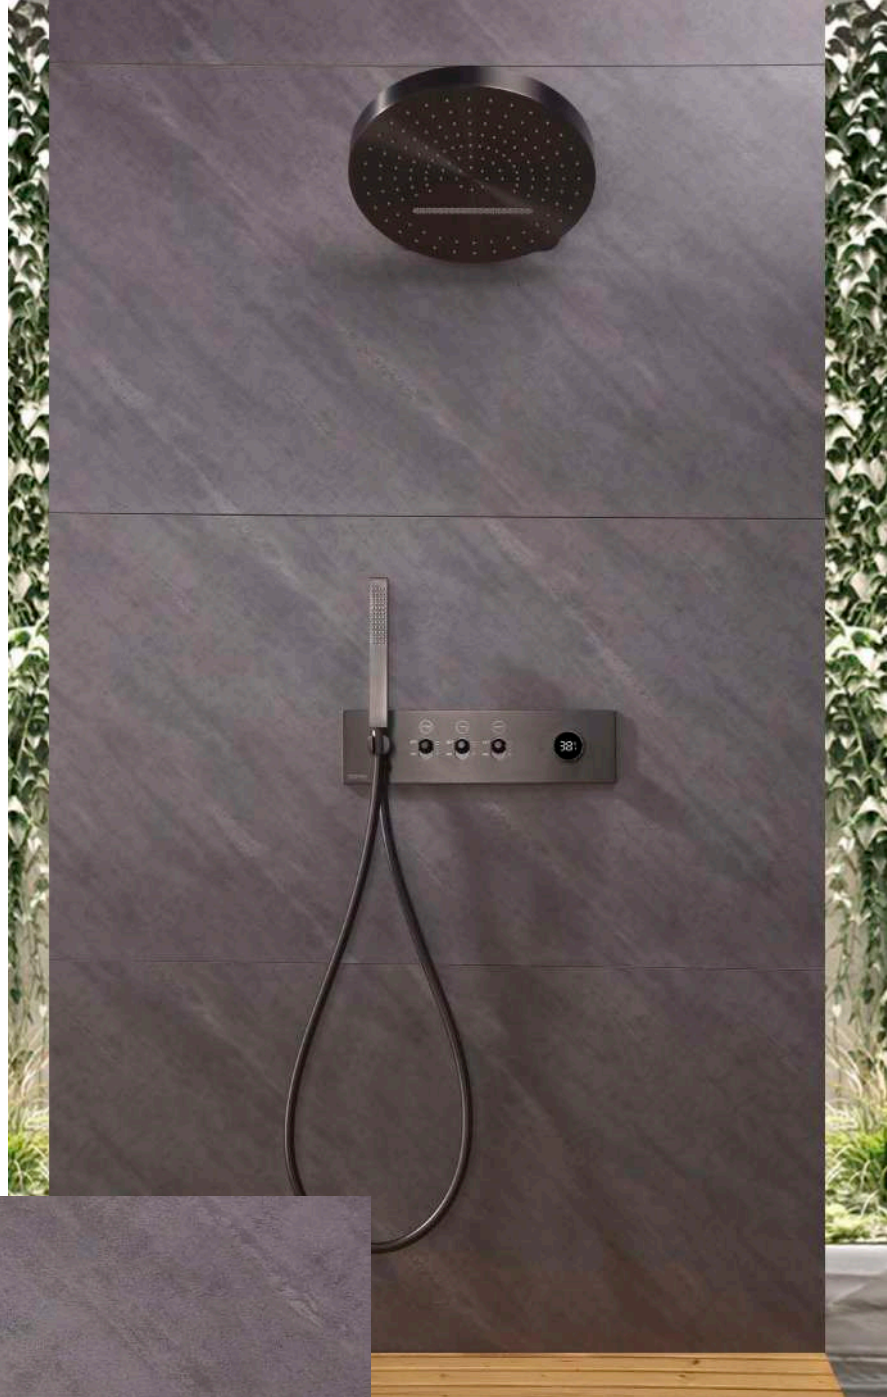

TIMELESS ELEGANCE MEETS CLASSICAL DESIGN

The Thermostatic is a minimalistic yet striking tribute to modern Italian design. With its sleek contours and flawless finishes, each piece makes a bold statement while maintaining a refined, understated elegance. Designed to embody the essence of contemporary style, the collection exudes sophistication in its simplicity.

The Como Collection is a minimalistic yet striking tribute to modern Italian design. With its sleek contours and flawless finishes, each piece makes a bold statement while maintaining a refined, understated elegance. Designed to embody the essence of contemporary style, the collection exudes sophistication in its simplicity.

Designed to embody the essence of contemporary style, the collection exudes sophistication in its simplicity.