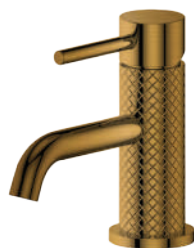

BRUSHED
GOLD

The Radiance

Glam transforms surface into spectacle. Its faceted texture captures light from every angle, creating a dynamic interplay of shadow and brilliance.

Balanced by a refined silhouette, the collection expresses bold elegance without excess. Enhanced with enduring PVD finishes, each piece maintains its luminous depth and sculptural clarity over time.

Where light becomes movement, and design becomes expression.