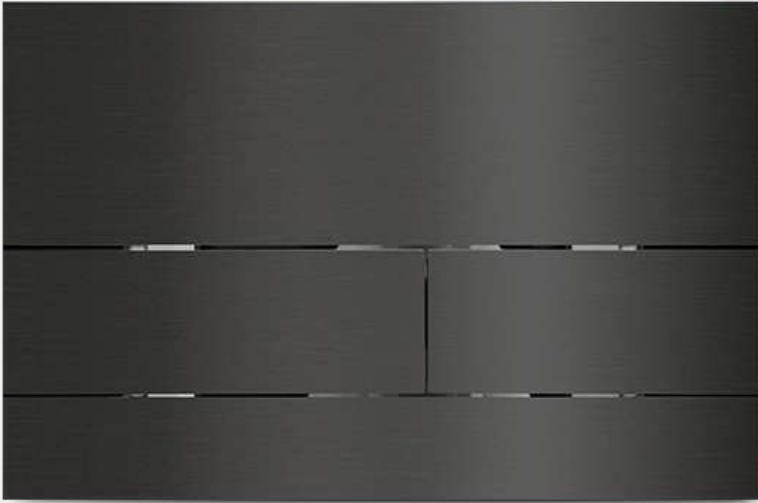

FLUSH PLATE