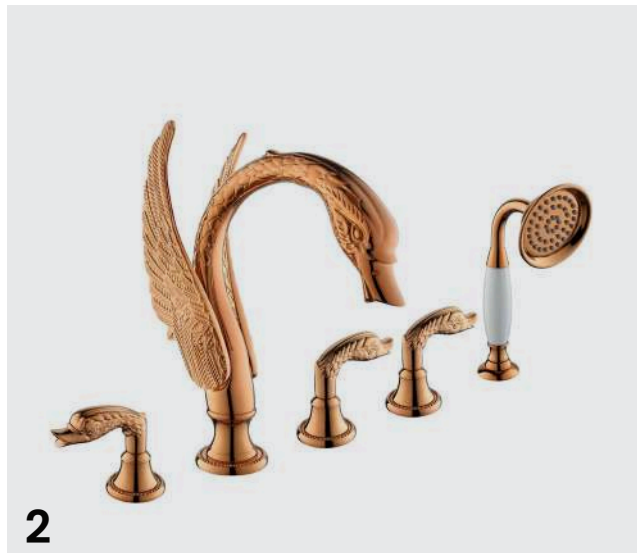

Every contour is carefully articulated to reflect light and shadow, enhancing its ornamental detailing while preserving structural balance. More than a functional form, the curve becomes an expression of identity – bold, elegant, and unmistakably regal. It transforms the faucet into a sculptural centerpiece, where artistry and engineering exist in perfect harmony.

ROYAL SWAN

1. Basin Mixer

SWA-1000

3 hole Basin Mixer, crystal handle flexible connections.

2. Deck Mounted Bath shower mixer

RS-300

4 hole Bath shower mixer flexible connections.

Brushed Bronze

2

MAJESTY IN MOTION

Royal Swan is inspired by the grace, strength, and commanding beauty of the swan – a timeless symbol of royalty and refinement. Sculpted with flowing curvature and intricate detailing, each element captures movement within stillness. From the elongated neck to the finely articulated wings, the design transforms the basin into a centerpiece of classical expression and decorative mastery.