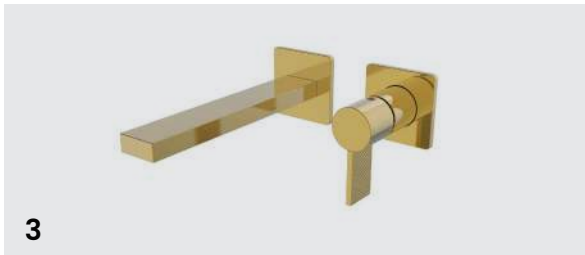

MA-103

Wall mounted basin mixer with push waste (35mm ceramic disc cartridge) with built-in part

4. Concealed Shower Mixer

MA-106

Concealed shower mixer with built-in part (1 way)

1

2

3