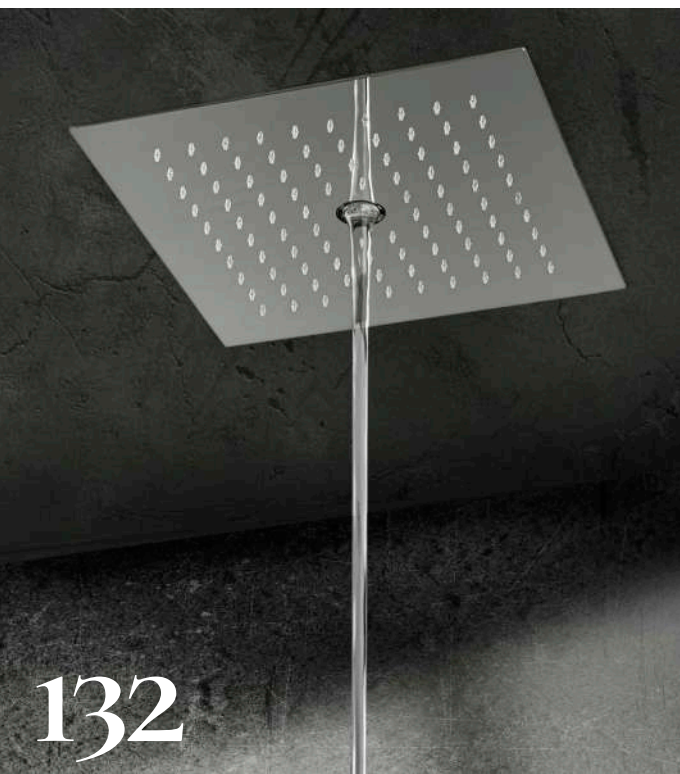

REDEFINING THE RAIN

Water is no longer just a necessity — it becomes an experience. Designed to command attention, our shower systems combine precision engineering with sculptural elegance. From immersive rain panels to statement ceiling installations, every detail is crafted to transform your bathroom into a space of indulgence. Because true luxury is not just seen — it is felt.