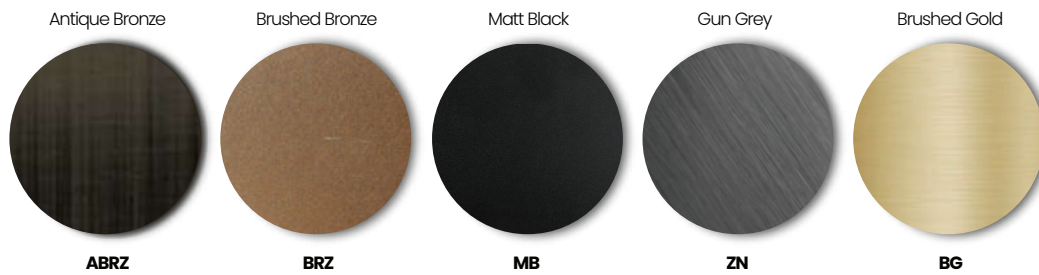

Rose Gold

RG

Brushed Rose Gold

BRG

Brushed Red Rose Gold

BRRG

DESIGNED TO FLOW

Every detail of the drainage system is crafted to ensure seamless performance with refined aesthetics. From linear drains to floor solutions, each element is engineered for precise water control, ensuring efficient flow while maintaining a clean, architectural presence within the space.