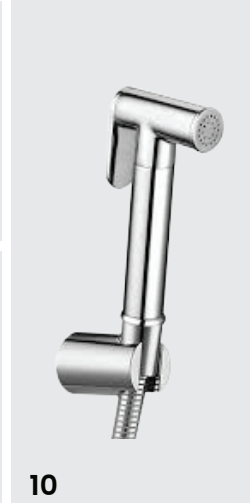

6

8

7

9

10

5. Bidet Spray

BS-007

Square Bidet Spray Set

6. Angle Valve (Square)

AV400

Round Brass Angle Valve 1/2 x 1/2

7. Angle Valve (Round)

AV401

Square Brass Angle Valve 1/2 x 1/2

8. Bidet Spray Set Round

AV-1000