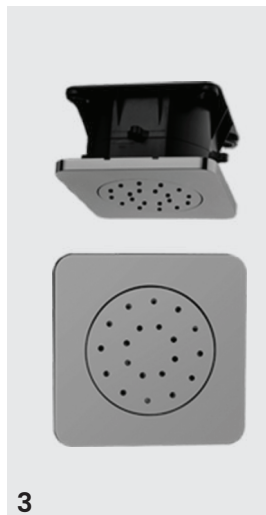

HAND SHOWER

1. Square Hand Shower

HOJ0904

Brass Hand shower
with Chain set

1.1 Bracket

HH-1001

Brass Bracket Square

1.2 Hose

HP-2000

Hose 1.75mtr

1.1