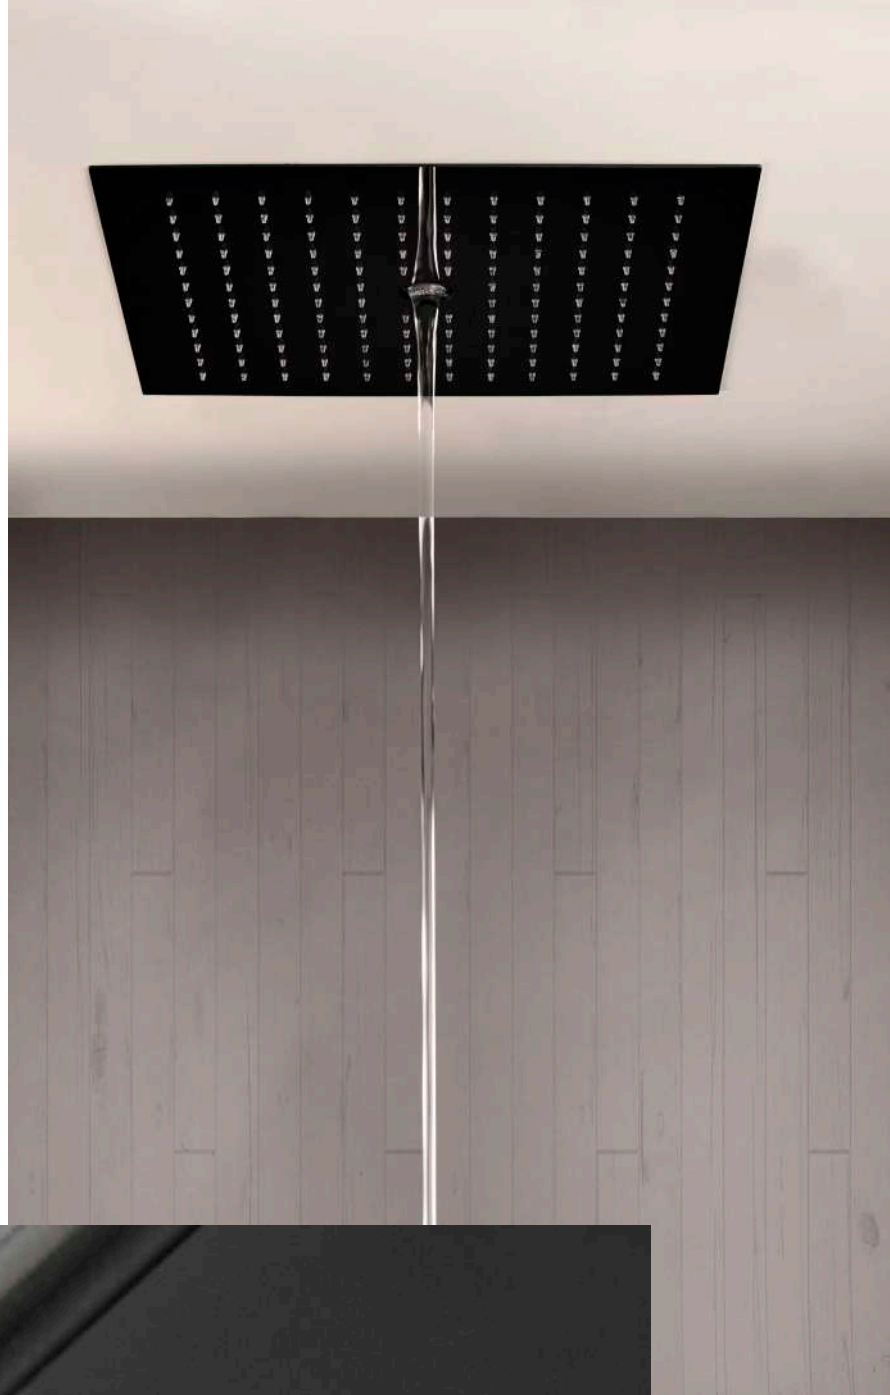

APTING E RAIN

presence. Crafted for those who design and flawless performance, systems turn water into a refined element. From immersive ceiling flawlessly engineered detailing, every detail, balanced, and beautifully transforming daily routines into a modern luxury.