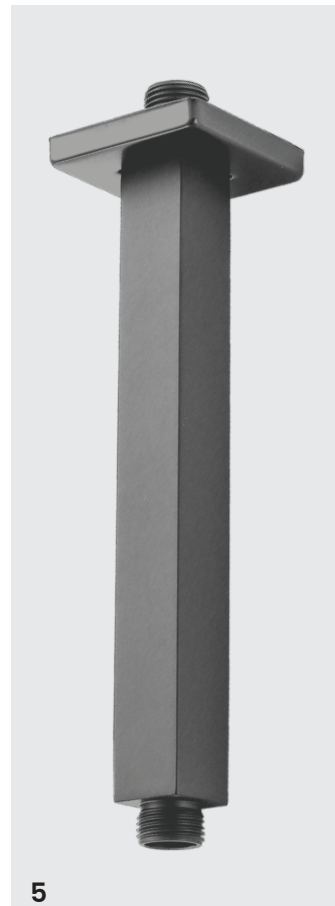

HAND SHOWER

1. Square Hand Shower

HOJ0904

Brass Hand shower
with Chain set

1.1 Bracket

HH-1001

Brass Bracket Square

1.2 Hose

HP-2000

Hose 1.75mtr

1.1