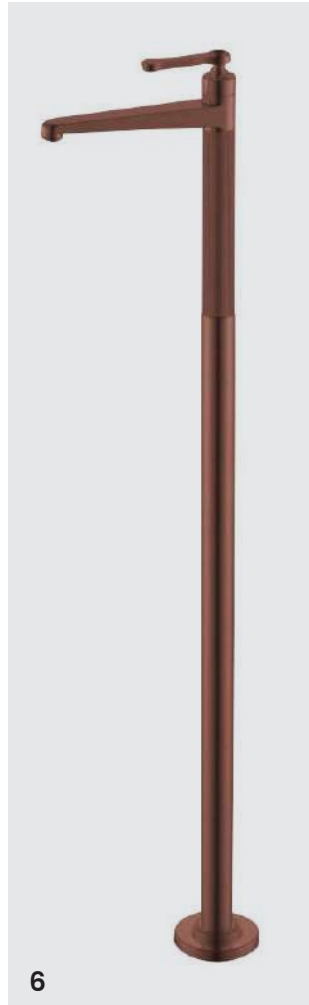

4. Concealed Shower Mixer

CM-106

Concealed bath shower mixer with built-in part (3 ways)

1

2

3

4

5