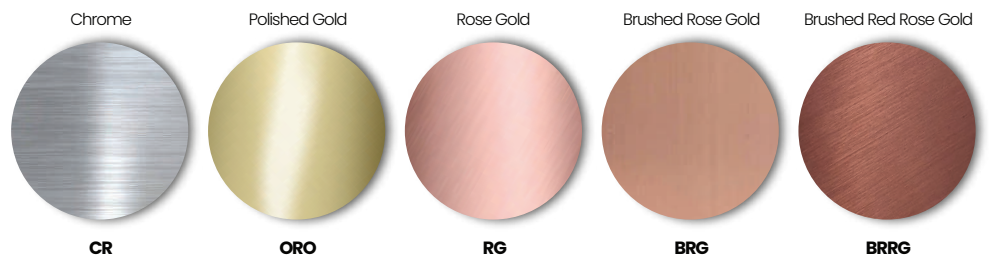

Brushed Bronze

Matt Black

Gun Grey

Brushed Gold

4. Como Flush Plate

CMP-202

Como Flush Plate stainless steel