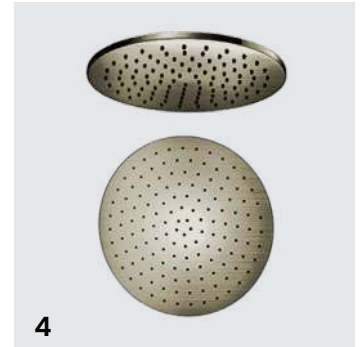

RAIN SHOWER

Antique Bronze

Brushed Bronze

ABRZ

BRZ

1. Wellness & Rain Shower System

LOB3201

False ceiling 600mmx600mm showerhead with 3 functions: Rainfall, double waterfall and Mist spray. 6 Rgb Lights with remote control for light Switch and transformer (12v). Install with a 3-way mixer. Built-in speaker/bluetooth

2. A.I Rainshower

AI-2360

AI Rainshower system 600x600cm
Led ceiling mounted RainShower
3 Options
(Rain curtain, waterfall, mist)
(with Remote Control/ Bluetooth
Music, Connectivity)

3. Square Rain Shower System

Available Sizes:

200mm ROB0803
300mm ROB1202
400mm ROB1602

Square showerhead
Brass

5. Sky Planet Rain Shower System

39177

Inspectable square supermirror shower head 340x340 w/rain and laminar jet, ceiling-mount spring assembly, patented system

4. Round Rain Shower System

Available Sizes:

200mm ROB0802
300mm ROB1201
400mm ROB1601

Round showerhead
Brass

6. Skyfall Rain Shower

39177

Waterfall Rain shower system
2 function

Chrome

Polished Gold

Rose Gold

CR

ORO

RG