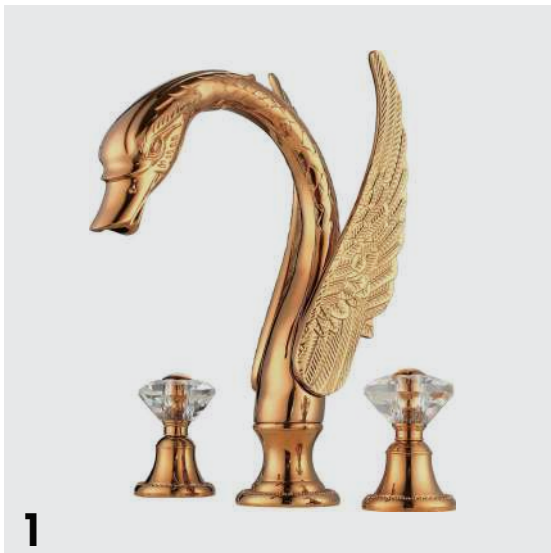

ROYAL SWAN

1. Basin Mixer

SWA-1000

3 hole Basin Mixer, crystal handle flexible connections.

2. Deck Mounted Bath shower mixer

RS-300

4 hole Bath shower mixer flexible connections.

1