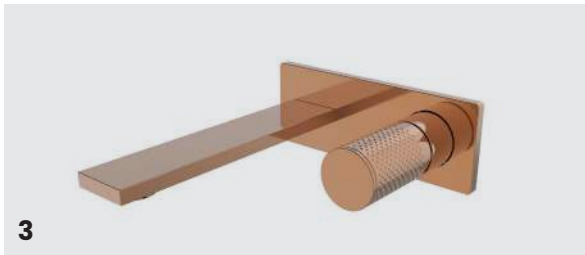

2. Tall Basin Mixer

LE-102

High Basin Mixer, flexible connections, with waste (35mm ceramic disc cartridge)

4. Concealed Shower Mixer

LE-106

Concealed shower mixer with built-in part (1 way)

5. Concealed Bath Mixer