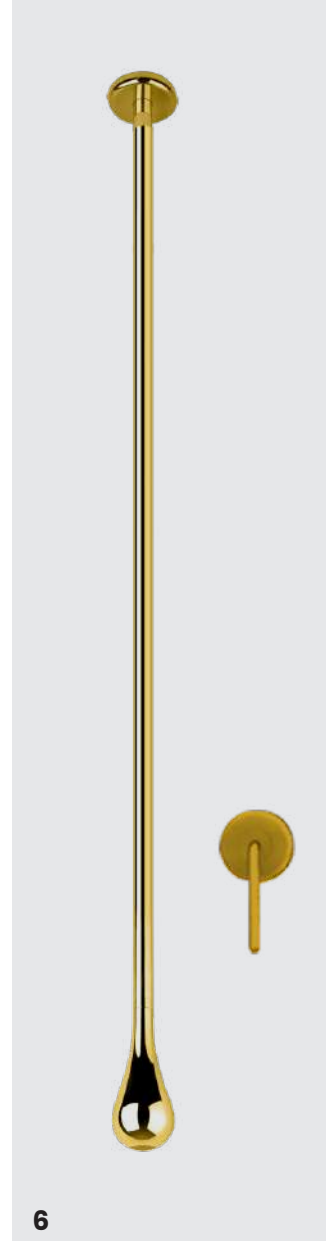

6

4. Floor Standing Bath Mixer

CO-200

Free standing bath mixer with diverter & hand shower set with Built-in part

5. Concealed Shower Mixer

CO-105

Concealed bath shower mixer with built-in part (2ways)

6. Ceiling Basin Mixer

CO-250

Ceiling-mounted spout, 168cm length with separate control wall mounted hot/cold included with Built-in part