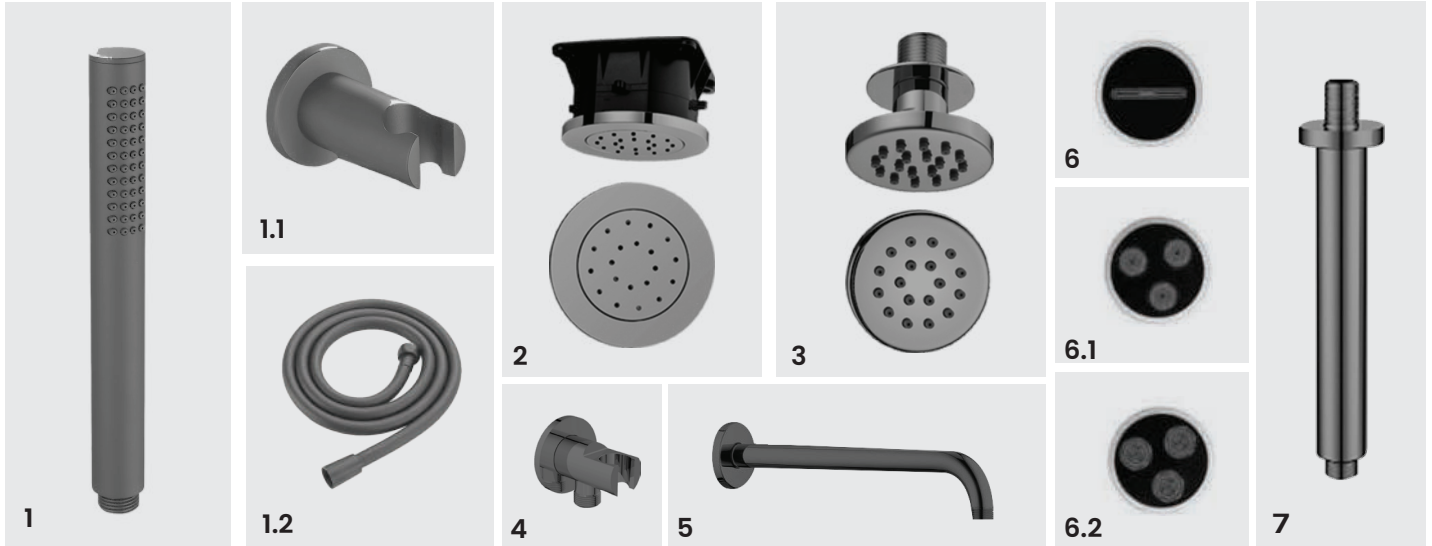

1. Hand Shower Round

HOJ0804

Hand shower round brass

1.1 Hand Shower Set

HH-2001

Hand Shower Bracket Round

1.2 Hose

HP-2000

Hose 1.75mtr

2. Concealed Round Jet

RON0401

Round lateral spray shower 150x150 mm

3. Round Body Jet

RON0202

Round lateral spray shower 100x100 mm

4. Shower Elbow

P00055

Round wall outlet 1/2 - 1/2 With Holder

5. Wall Mount Rod Round

G0068

Wall mounted Rod for rain shower system

6. Round New Jet Concealed

RON0402

Providing a stronger and more uniform water flow experience, enjoying a full water source feel, with improving cleaning efficiency

6.1 Round New Jet Concealed

RON0403

Three rotating strong water columns.

6.2 Round New Jet Concealed

RON0404

With NEOPERL, atomizing nozzles to pressurize line mist particles, environmentally friendly and water saving.

7. Ceiling Rod Round

G0067

Ceiling Rod for rain shower system