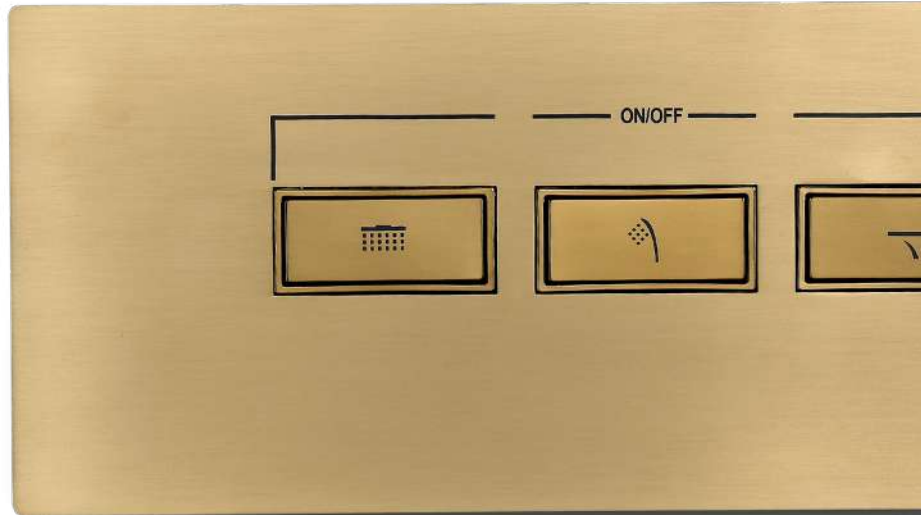

Rain Shower System