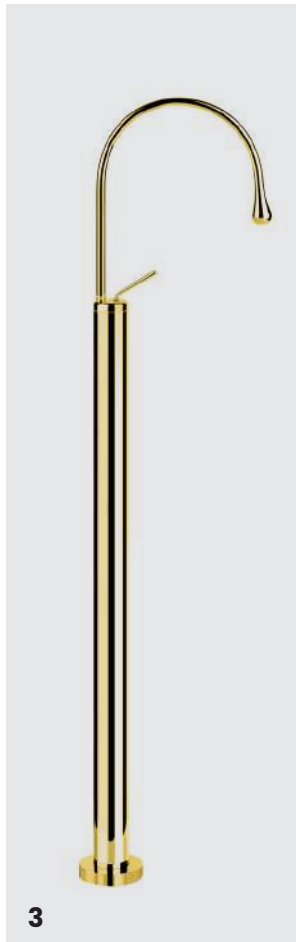

3

3. Floor Standing Mixer

CO-150

Freestanding basin mixer without waste with built-in part for freestanding basin mixer