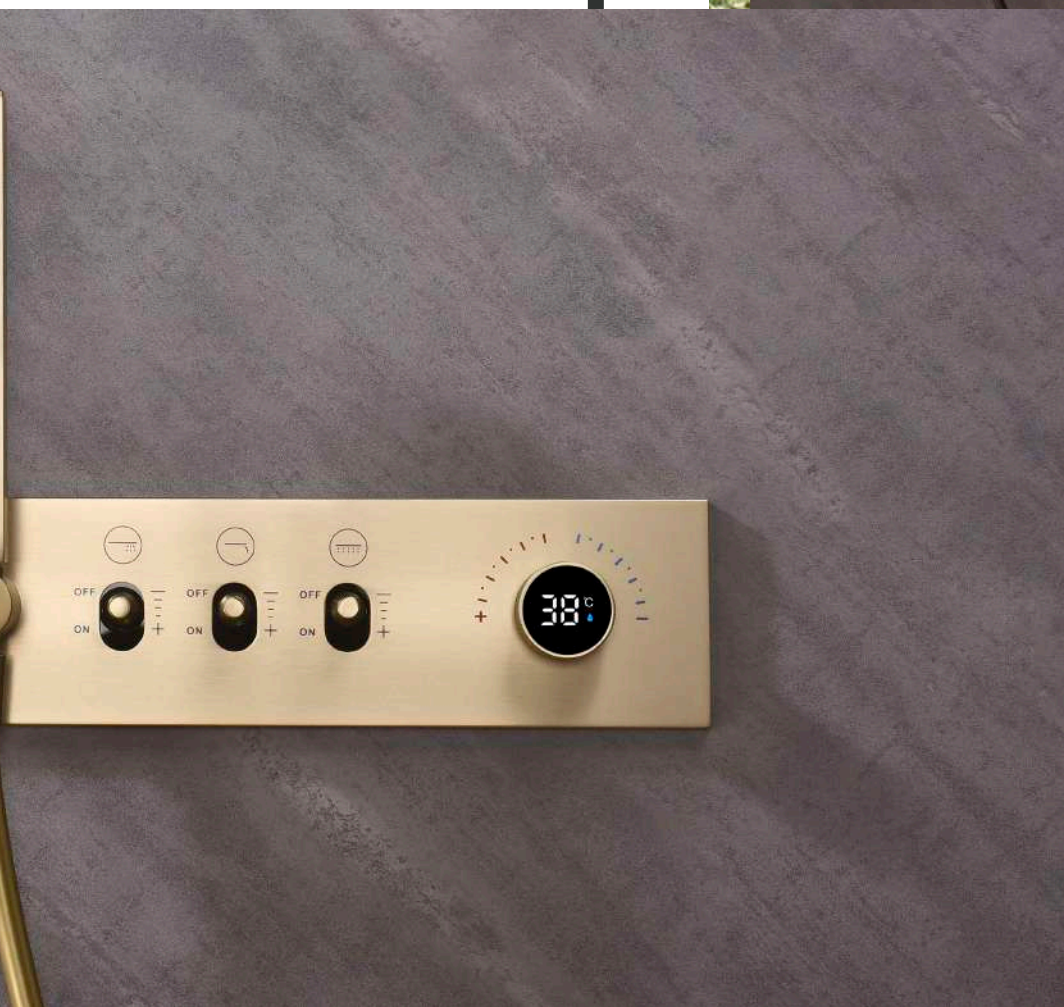

TIMELESS ELEGANCE MEETS CLASSICAL DESIGN

The Thermostatic is a minimalistic yet striking tribute to modern Italian design. With its sleek contours and flawless finishes, each piece makes a bold statement while maintaining a refined, understated elegance. Designed to embody the essence of contemporary style, the collection exudes sophistication in its simplicity.

The Como Collection is a minimalistic yet striking tribute to modern Italian design. With its sleek contours and flawless finishes, each piece makes a bold statement while maintaining a refined, understated elegance. Designed to embody the essence of contemporary style, the collection exudes sophistication in its simplicity.

Designed to embody the essence of contemporary style, the collection exudes sophistication in its simplicity.