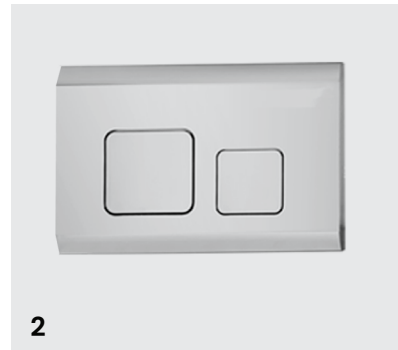

Concealed Precision

1. Concealed Framed Flush Tank

CT300

Iron Frame + HDPE
Flush Volume is 3L & 6L
105mm Thick Tank Body