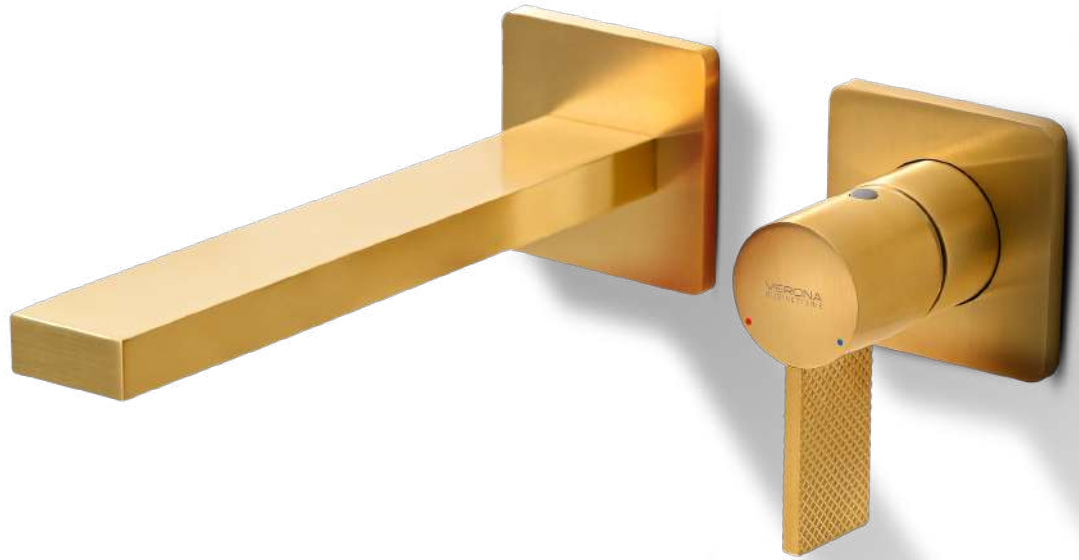

7. Ceiling Basin Mixer

MA-250

Ceiling Basin mixer with 168cm length with separate control wall mounted hot/cold lever (with Built-in part)

6

7

MADISON

WALL MOUNTED BASIN MIXER

The Madison Wall Mounted Basin Mixer is a study in architectural clarity. Defined by disciplined geometry and precise alignment, its horizontal spout extends with quiet confidence from the wall, creating a seamless and uncluttered visual presence.

The textured lever introduces subtle tactility, while the balanced proportions reflect Renaissance precision reinterpreted for contemporary interiors. Elevated from the surface, the wall-mounted configuration enhances spatial openness and refined minimalism.