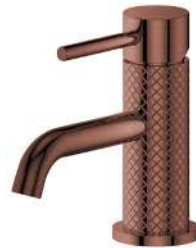

**BRUS-
HED
ROSE
GOLD**