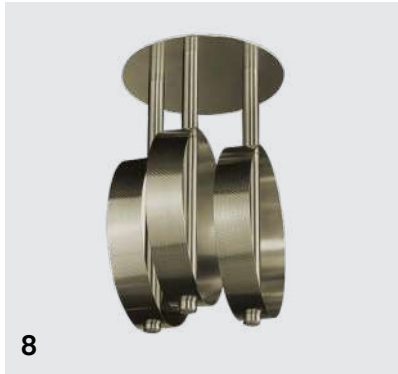

Matt Black

MB

Gun Grey

GG

Brushed Gold

BG

7

7.1

7.2

7.3

8

9

10

7. Supermirror

25010

Straight stainless steel shower arm L=100 mm with ceiling-plate

7.1 Supermirror 10 CM

32003

Tube ceiling-mount shower head ø50 or ceiling arm, L=100mm with rain anti limescale aerator

7.2 Supermirror 15 CM

32002

Tube ceiling-mount shower head ø50 or ceiling arm, L=100mm with rain anti limescale aerator

7.3 Supermirror 20 CM

32001

Tube ceiling-mount shower head ø50 or ceiling arm, L=100mm with rain anti limescale aerator

8. Gioielli Rain Shower System

32100

Ceiling-mounted shower head with 3 spray jets supermirror texture Z2

9. Frame Rain Shower System

37102

Dodecagon cone-shaped frame shower head, matt black outer frame, wall-mounted design stainless-steel shower arm and shower head supermirror

10. Frame Rain Shower System

37202

Dodecagon cone-shaped frame shower head, matt black outer frame, ceiling-mounted design stainless-steel shower arm and shower head supermirror

Brushed Rose Gold

BRG

Brushed Red Rose Gold

BRRG