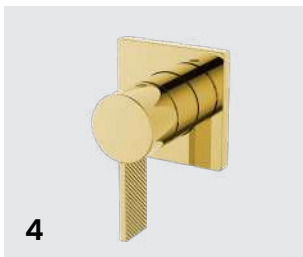

MA-103

Wall mounted basin mixer with push waste (35mm ceramic disc cartridge) with built-in part

4. Concealed Shower Mixer

MA-106

Concealed shower mixer with built-in part (1 way)

1

2

3